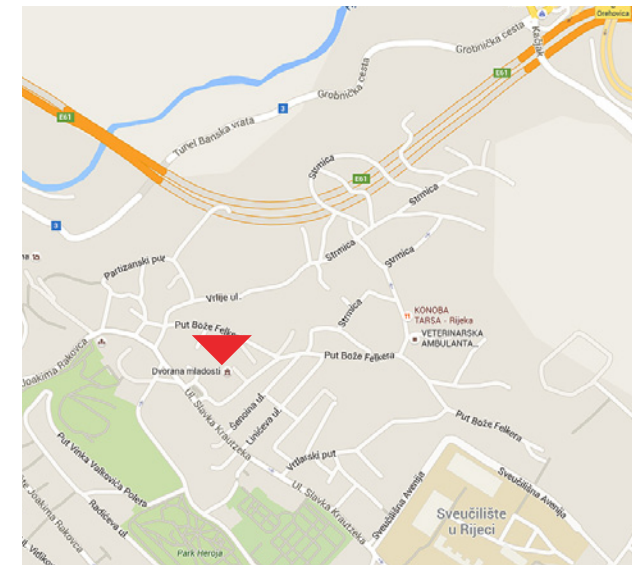

As in previous years, the competition will be held in Rijeka, sport hall Dvorana Mladosti.

With great pleasure, we look forward to seeing you in Rijeka for another high quality karate event!

Sincerely,

WELCOME TO RIJEKA

Follow the related events on the official
Facebook page of the tournament:
Facebook.com/Karate-Champions-Cup
Dailymotion.com/TAD-Rijeka

DVORANA MLADOSTI
 Trg Viktora Bubnja 1
 51000 RIJEKA

**COMPETITION
 VENUE**